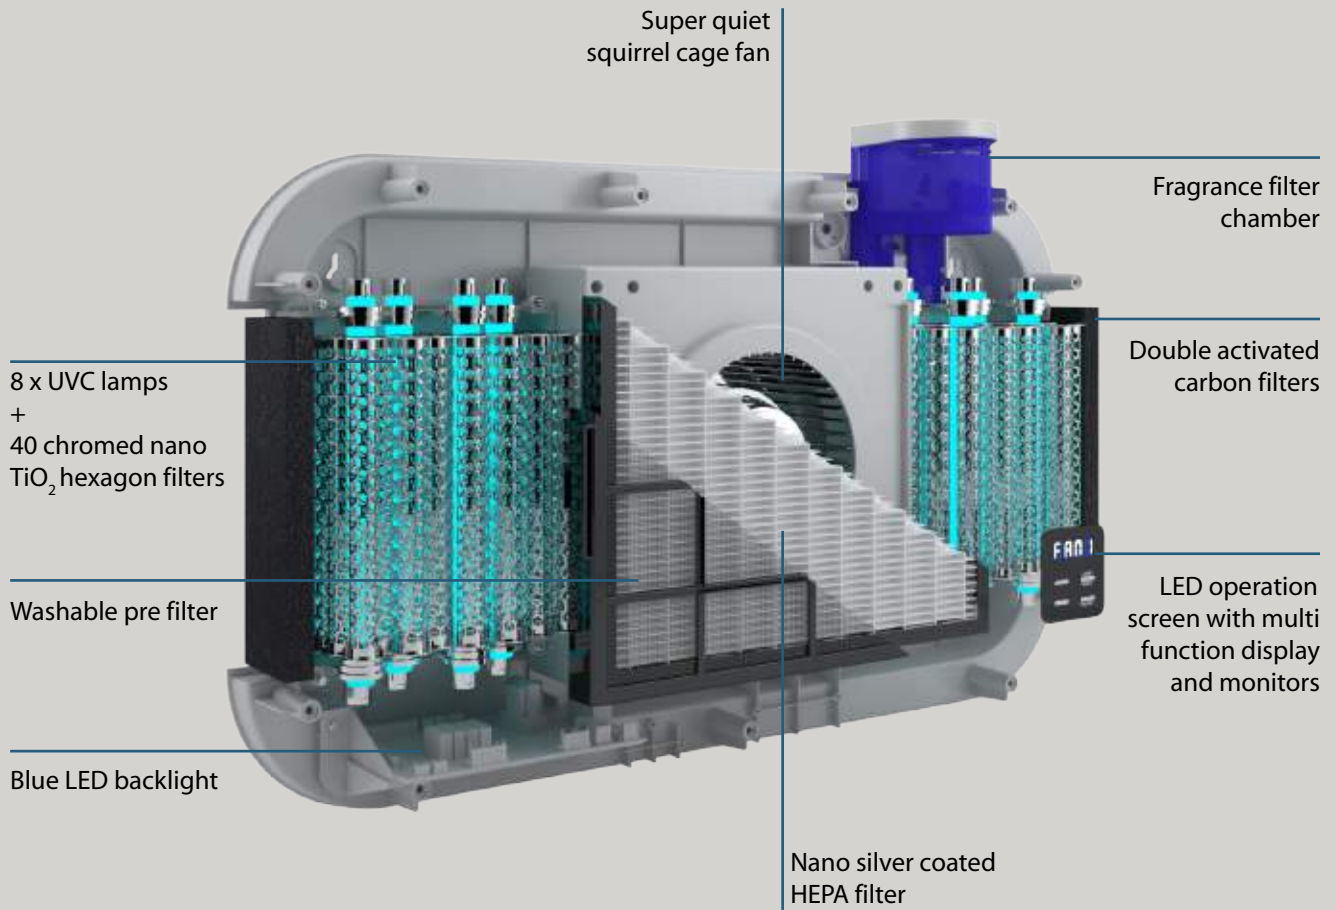

VK BLUE

Weight 8 KG	Dimension in mm 380 H x 165 D x 640 W	Noise 38 - 44 dB
Coverage 60 square meters	Surface stood or wall hung	Remote Control Included
Carbon filter change - 8000 hours	Reactor cell change - 8000 hours (alarm)	HEPA filter change - 2000 hours
Max electricity - 95 W	Eligible for We Share Clean Air certification	Airflow 70 - 141 CFM

The VK Blue is compact and full of air cleaning technology, delivering unparalleled results in its class.

**HEALTHCARE / DENTISTS / HOSPITALITY / ELDER CARE / CHILD CARE / OFFICE
VETERINARIAN / EDUCATION / SALON / EMERGENCY AID / MILITARY / FRESH PRODUCE**